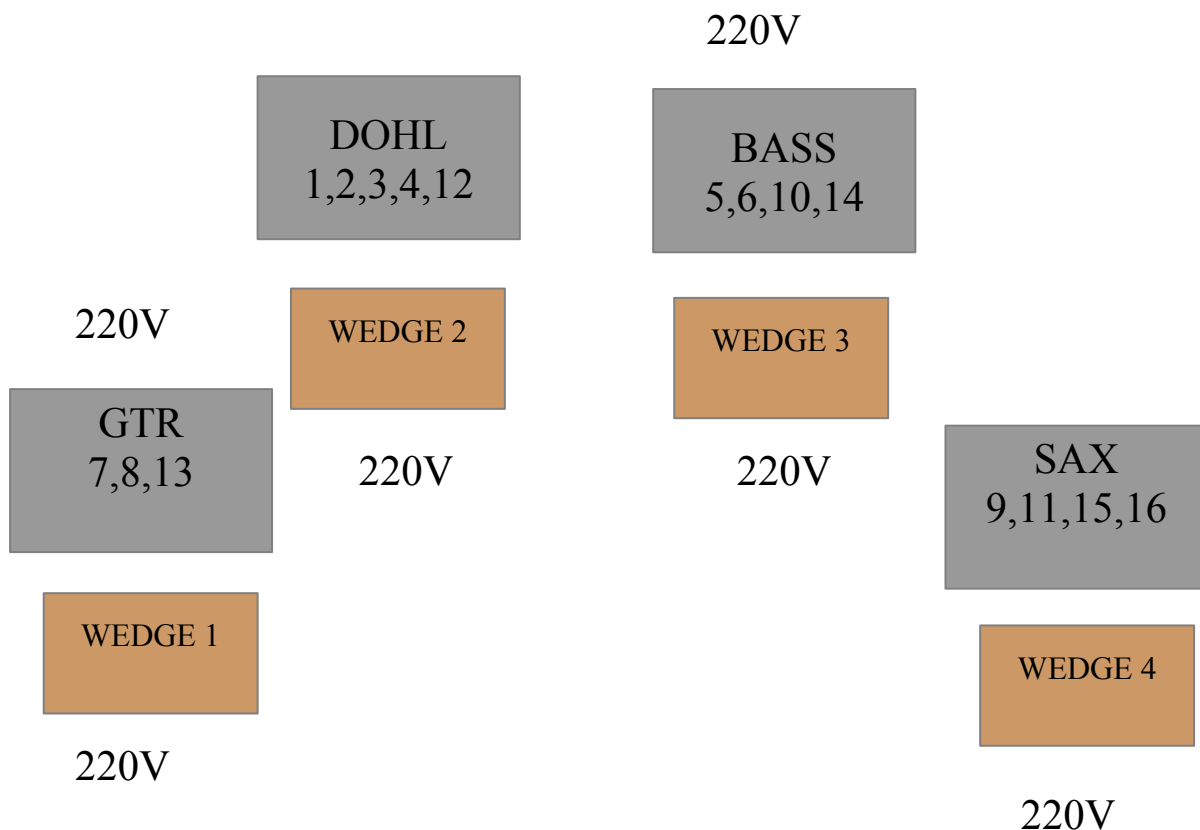

Freddy +33(0)6 11 99 42 90 or freddy.lions.tek@gmail.com

1. 1 - Professional system sounds (C.Heil, D&B, Nexo...+ stereo equaliser 1/3 octave + 110 db at the desk) with qualified technician, available during the soundcheck and the performance
2. 2 - Professional mixing desk 24 inputs, 7 aux, vca (Midas, Soundcraft...)
3. 3 - Mics and inserts as notified on the patchlist
4. 4 - 4 stage wedges 4 ways equalized sends type D&B pro, MTD 115, Nexo PS 15 (SIDES ARE REALLY APPRECIATE!)
5. 5 - 3 earth 230V sockets
- 6- The wedge 2 must be raised.

STAGE PLOT

System, mics etc have to be set up before the soundcheck